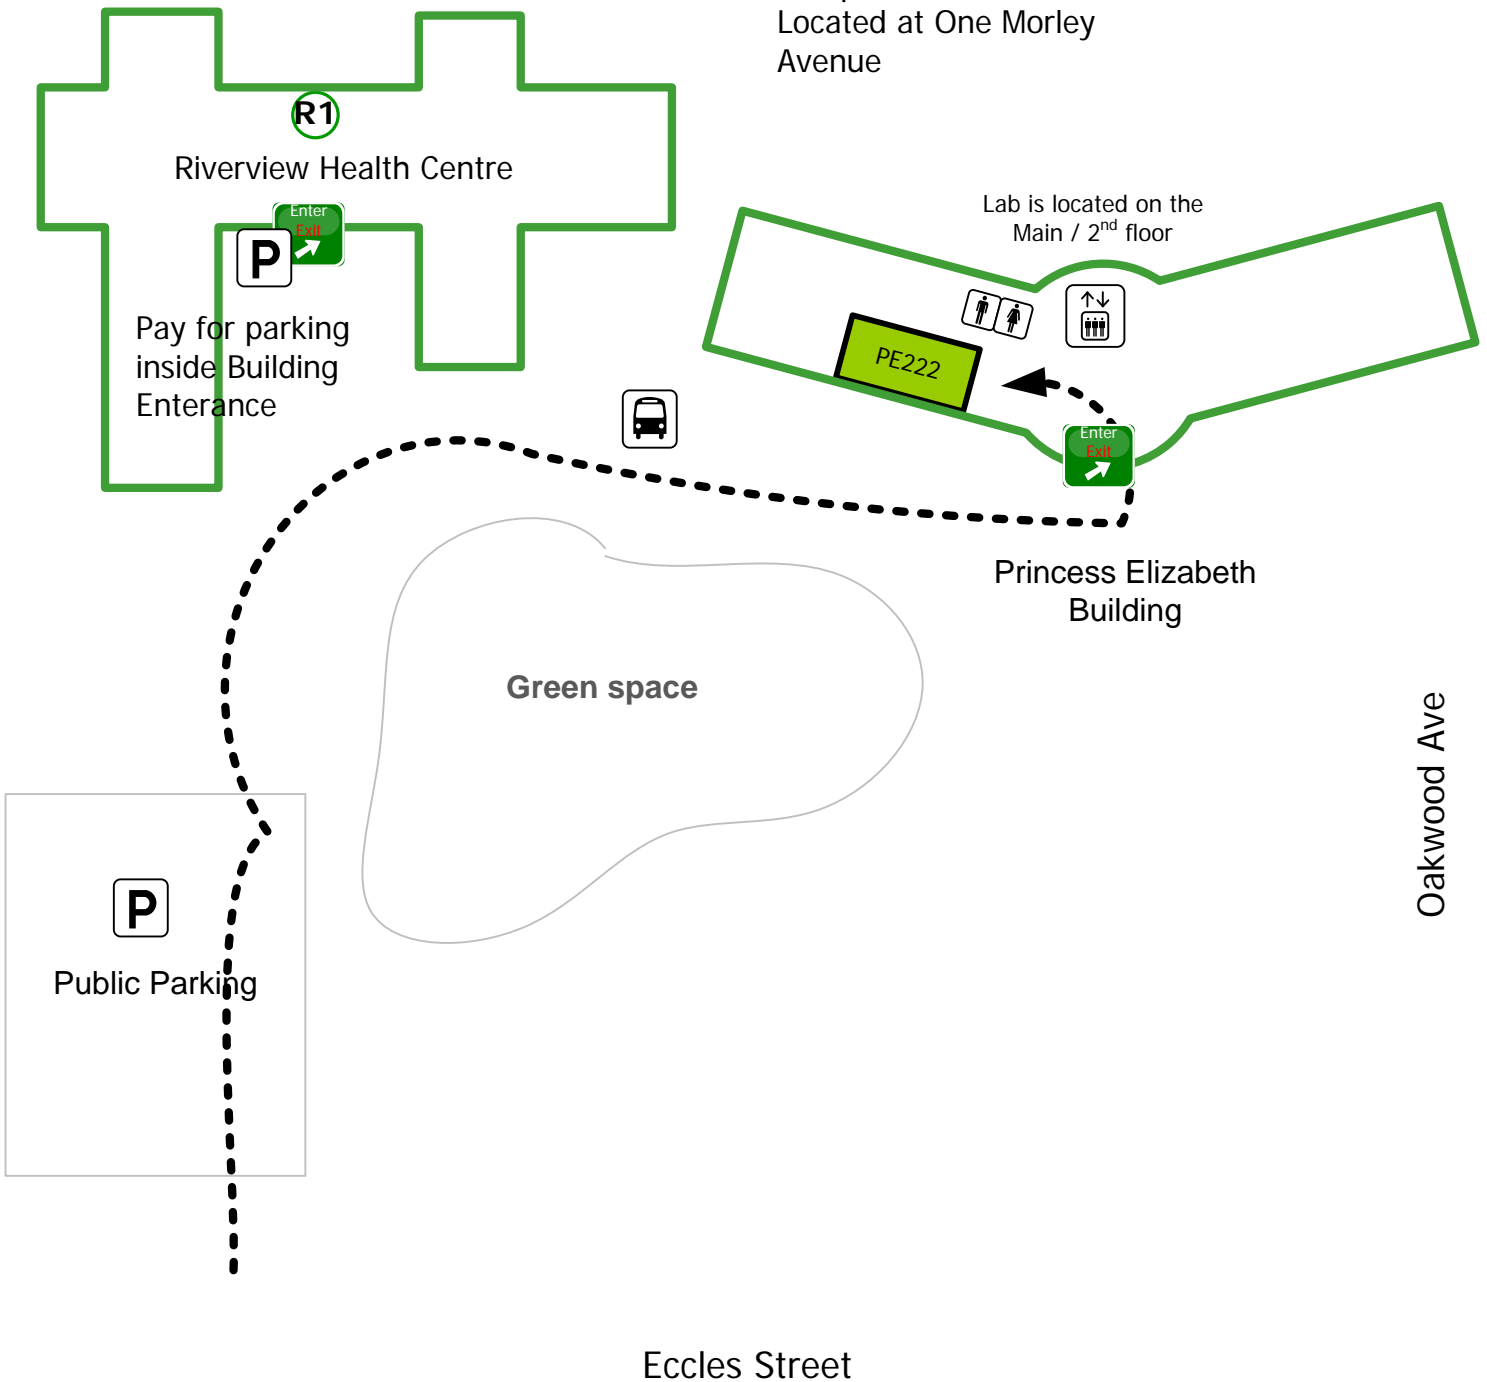

Directions to Riverview

Princess Elizabeth
 Bldg., Admin Area

Computer Lab PE222
 Located at One Morley
 Avenue

- | | | | |
|---|-----------------|---|-----------|
|  | Entrance / Exit |  | Elevator |
|  | Bus Stop |  | Parking |
|  | Washrooms |  | Cafeteria |