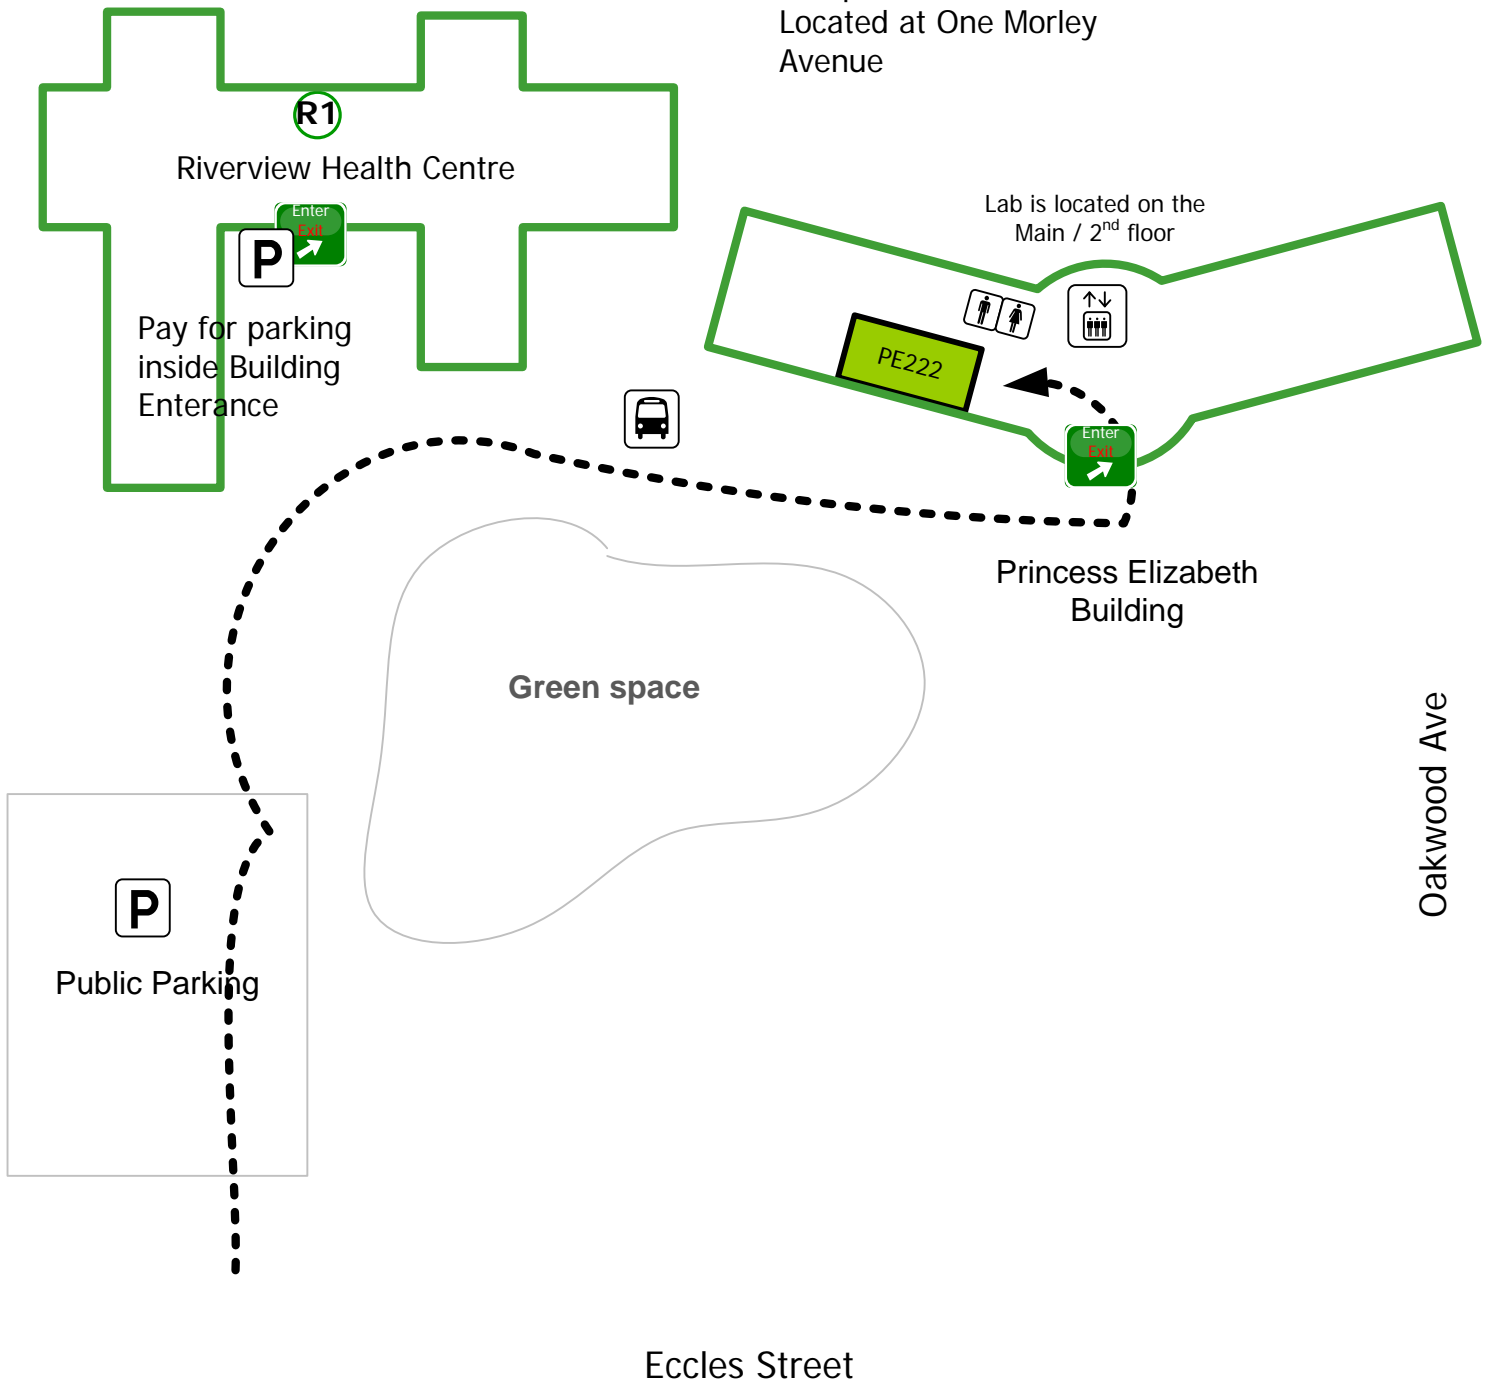

Directions to Riverview

Princess Elizabeth
 Bldg., Admin Area

Computer Lab PE222
 Located at One Morley
 Avenue

- | | | | |
|--|-----------------|--|-----------|
| | Entrance / Exit | | Elevator |
| | Bus Stop | | Parking |
| | Washrooms | | Cafeteria |