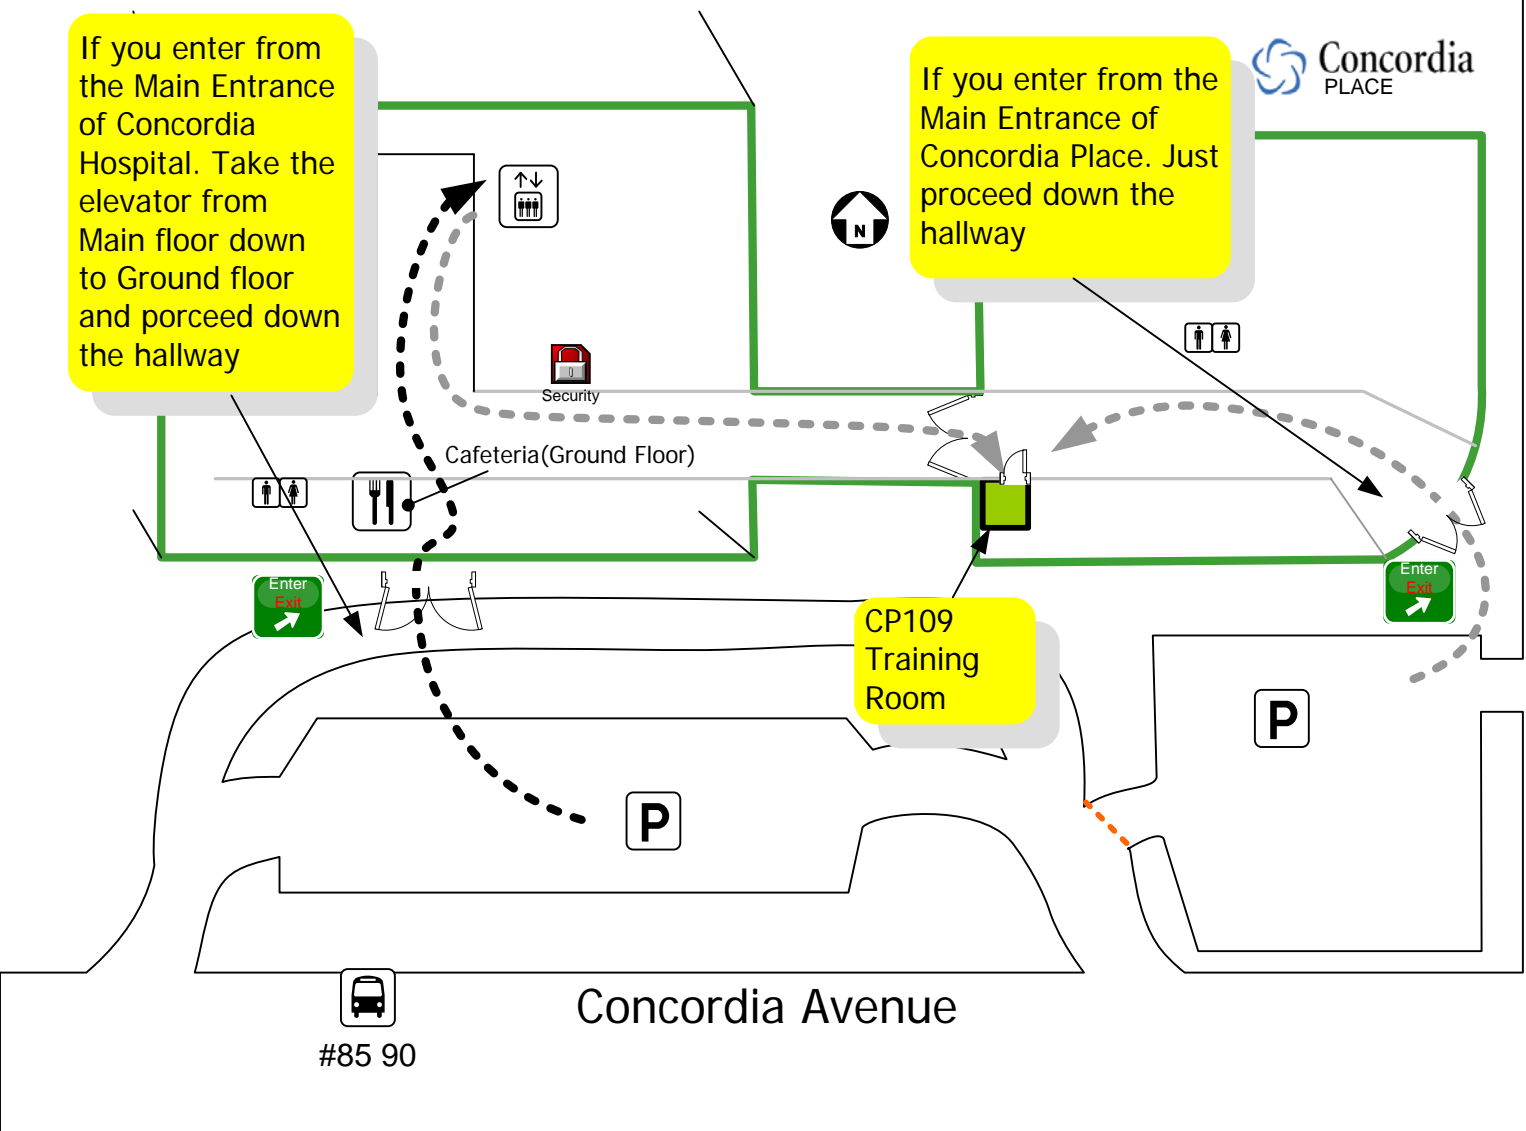

If you enter from the Main Entrance of Concordia Hospital. Take the elevator from Main floor down to Ground floor and proceed down the hallway

If you enter from the Main Entrance of Concordia Place. Just proceed down the hallway

Entrance / Exit

Parking  
▪ Public Parking located in front of Concordia hospital and Concordia Place

Bus Stop

Washrooms

Restaurants  
▪ Cafeteria in Concordia Hospital ground floor

Elevator

Any questions about this document or changes made to the room please contact: